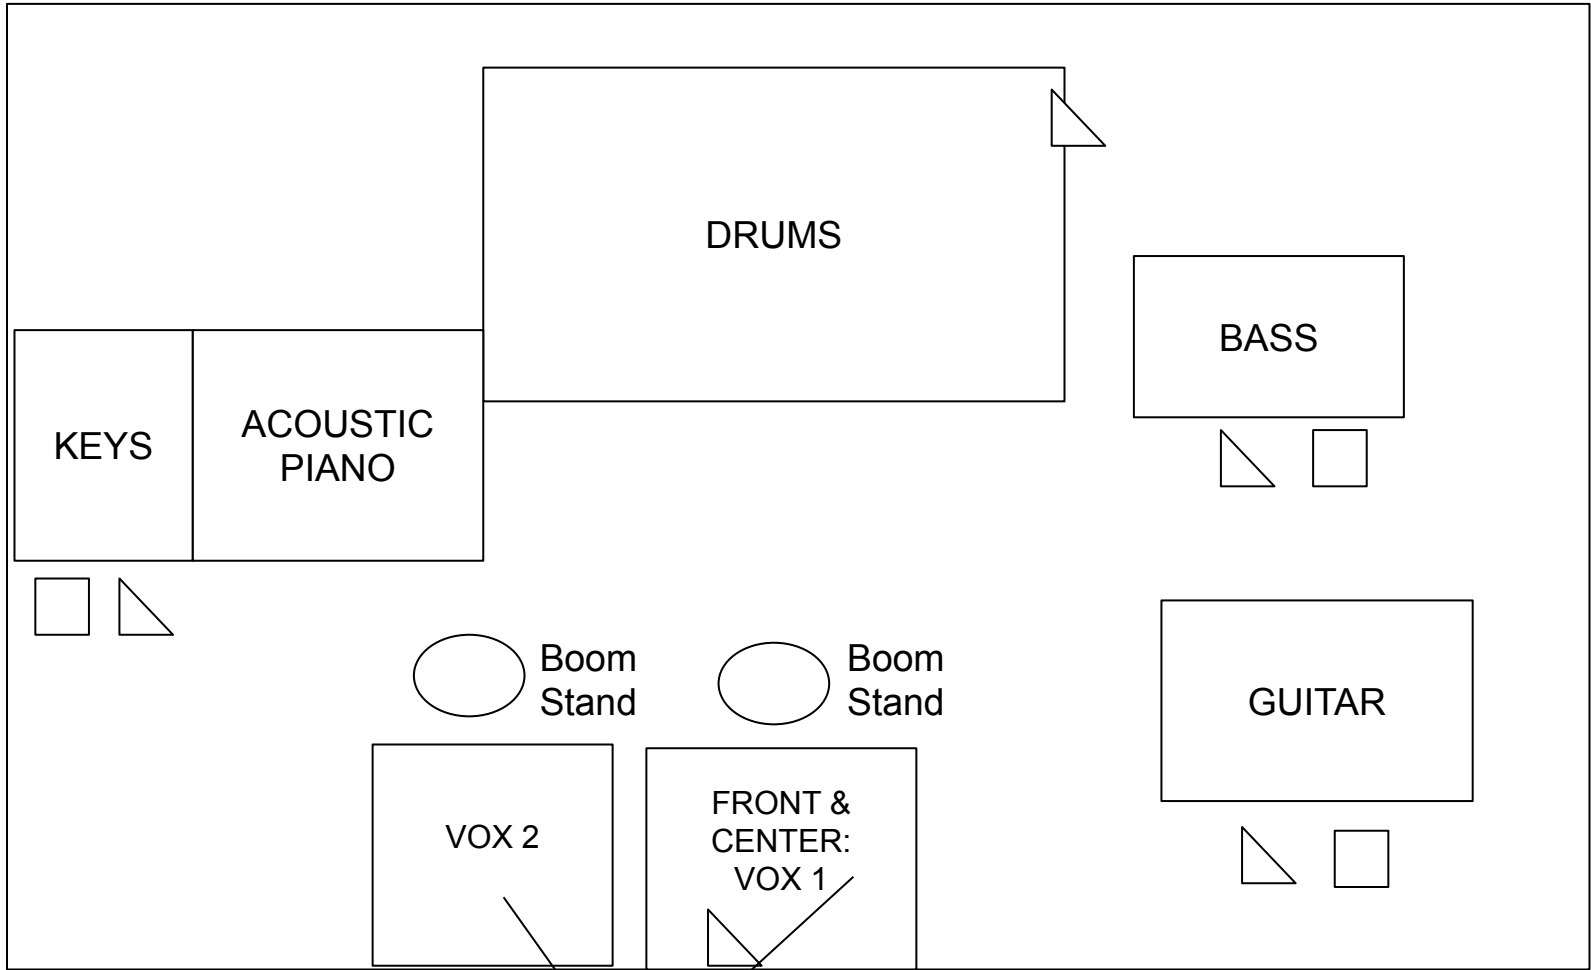

△ =Monitor

□ =Power Drop

Stage Plot for ES Quintet

Jazz & Ribs Fest: Bicentennial Park Stage @ 5-6:30

UPSTAGE

DOWNSTAGE

Same singer, will provide both mics